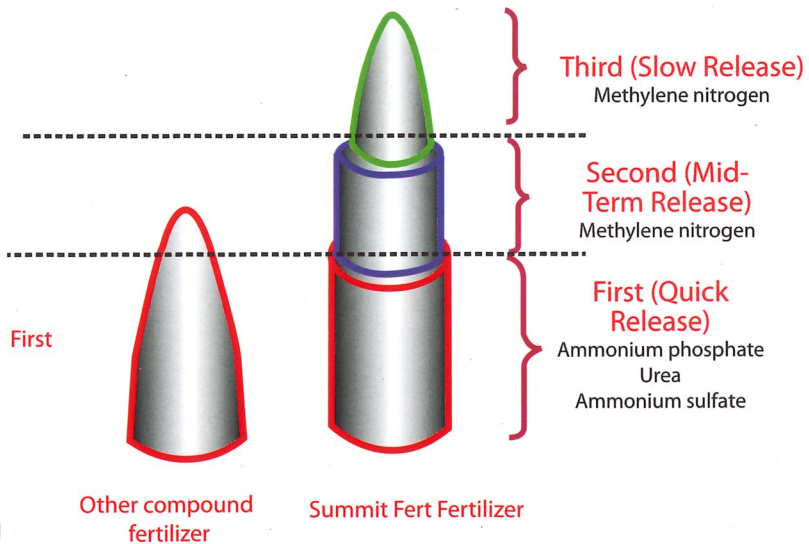

净含量: 50千克

住商肥料(青岛)有限公司  
Summit Fertilizer(Qingdao)Co.,Ltd

地址: 青岛平度市食品路106号 电话: 0532-88339955

**HIGHER YIELD**

Bigger and sweeter crops give you higher returns.

1. JAPANESE ADVANCED TECHNOLOGY
2. SLOW RELEASE UREA FORM BASED
3. LOW CHLORIDE SOP BASED
4. MULTI-PURPOSE FOR FRUITS & VEGETABLES