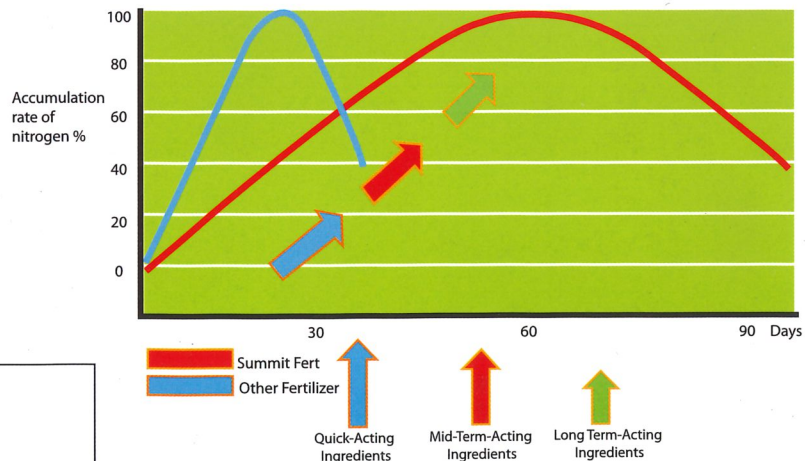

Short/Mid-Term/Long Term Release Fertilizer